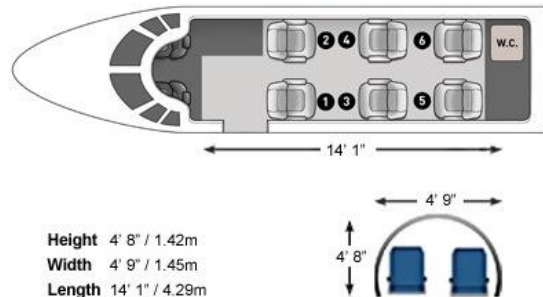

## CESSNA CITATION CJ2

Type of aircraft : Light jet  
 Number of engines : 2  
 Number of seats : 6  
 Toilet on board : Separate toilet  
 Baggage capacity : 74ft<sup>3</sup> / 2.09m<sup>3</sup>  
 Speed : 475mph / 765kph  
 Range: : 1,680nm / 3,110km

Above is an impression and can vary by operator