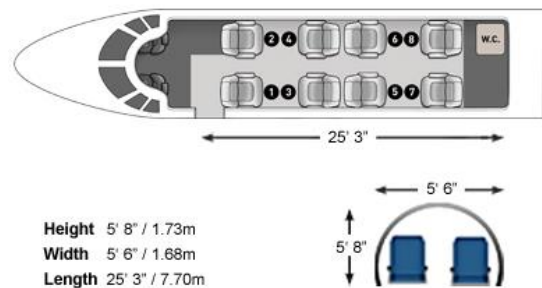

## CESSNA CITATION SOVEREIGN

Type of aircraft : Super Midsize Jet  
Number of engines : 2  
Number of seats : 8  
Toilet on board : Separate toilet  
Baggage capacity : 100ft<sup>3</sup> / 2.83m<sup>3</sup>  
Speed : 527mph / 848kph  
Range: : 2,847nm / 5,273km

Above is an impression and can vary by operator