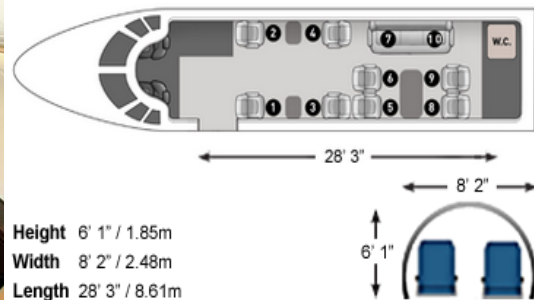

CHALLENGER 605

- Type of aircraft : Heavy jet
- Number of engines : 2
- Number of seats : 10-12
- Toilet on board : Separate toilet
- Baggage capacity : 115ft³ / 3,3m³
- Speed : 528mph / 850kph
- Range: : 4.077nm / 7.551km

Above is an impression and can vary by operator