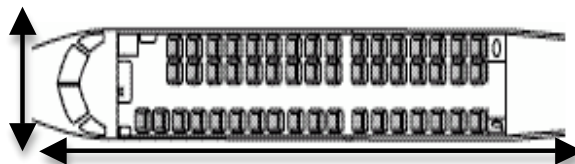

EMBRAER 145

Length	86'5" / 26m
Width	6'11" / 2m
Height	5'12" / 1,6m

Type of aircraft : Regional Jet
 Number of engines : 2
 Number of seats : 50
 Toilet on board : Separate toilet
 Baggage capacity : 324ft³ / 9,1m³
 Speed : 515mph / 828kph
 Range: : 1.550nm / 2.873km

Above is an impression and can vary by operator